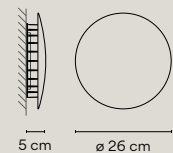

Meridiano is formed from a spherical steel shade fitted with open slots. An ambient LED shines through the glass diffuser, radiating outward from the grid across a broad surface in a dramatic sunburst pattern of shadow and light. Topped with foam, it doubles as a seat or side table, its airy architecture integrating easily into outdoor spaces.

- 07 Khakhi (RAL 7006)
- 58 Off-white (PANTONE WARM GRAY 2U)
- 62 Green (RAL 6021)

Rods: Steel.
Arm: Steel.
Seat: Polyurethane.
Diffuser: Glass.

LED 2700 K. CRI>80. 116 lm/W.

Ref. 4710, 4715.
Ground surface mounted.

Ref. 4720.
Wall surface mounted.

4720

4710