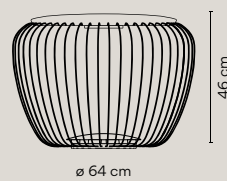

Meridiano is formed from a spherical steel shade fitted with open slots. An ambient LED shines through the glass diffuser, radiating outward from the grid across a broad surface in a dramatic sunburst pattern of shadow and light. Topped with foam, it doubles as a seat or side table, its airy architecture integrating easily into outdoor spaces.

- 07 Khakhi (RAL 7006)
- 58 Off-white (PANTONE WARM GRAY 2U)
- 62 Green (RAL 6021)

Rods: Steel.
Arm: Steel.
Seat: Polyurethane.
Diffuser: Glass.

LED 2700 K. CRI>80. 116 lm/W.

Ref. 4710, 4715.
Ground surface mounted.

Ref. 4720.
Wall surface mounted.

4720

4710