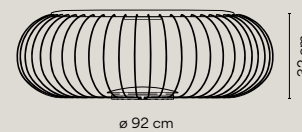

Meridiano is formed from a spherical steel shade fitted with open slots. An ambient LED shines through the glass diffuser, radiating outward from the grid across a broad surface in a dramatic sunburst pattern of shadow and light. Topped with foam, it doubles as a seat or side table, its airy architecture integrating easily into outdoor spaces.

- 07 Khakhi (RAL 7006)
- 58 Off-white (PANTONE WARM GRAY 2U)
- 62 Green (RAL 6021)

Rods: Steel.
Arm: Steel.
Seat: Polyurethane.
Diffuser: Glass.

LED 2700 K. CRI>80. 116 lm/W.

Ref. 4710, 4715.
Ground surface mounted.

Ref. 4720.
Wall surface mounted.

4720

4710

4715